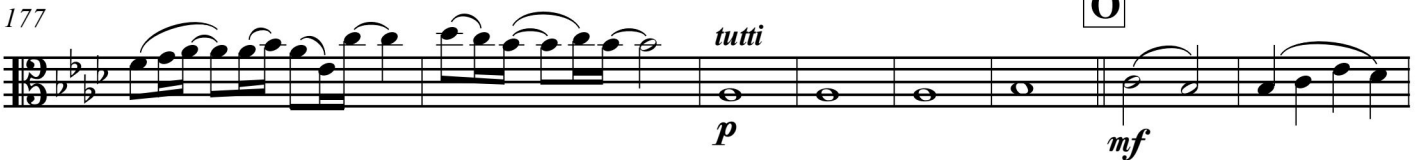

144

150 **L**

157

164

171 **M** Slow ♩ = 76 *Can You Feel The Love Tonight* **N** 1 solo

177

185

193

200

207